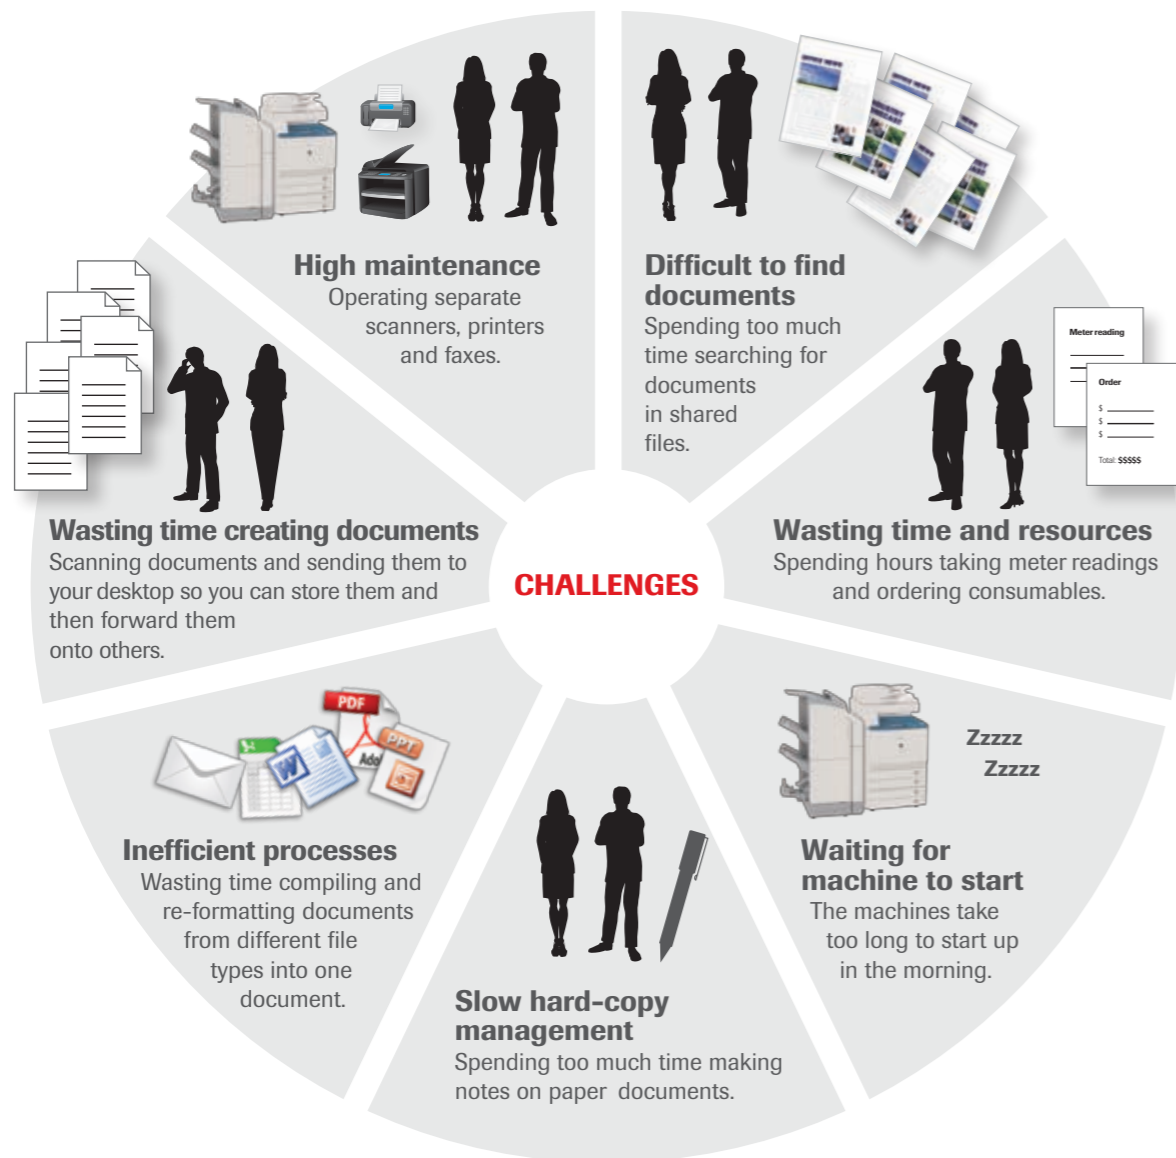

The CANON PRODUCTIVITY PACK will make your business run faster and more efficiently.

As a small business you want proven efficiencies that help your people reach their goals quickly and easily, thus maximising their productivity. Canon understands these challenges and has just the right solution for you. The Canon Productivity Pack will make your business run faster and more efficiently. Let the latest Canon technology do the hard work for you, so you can spend more time on income-generating work.

Does your business face these productivity challenges?